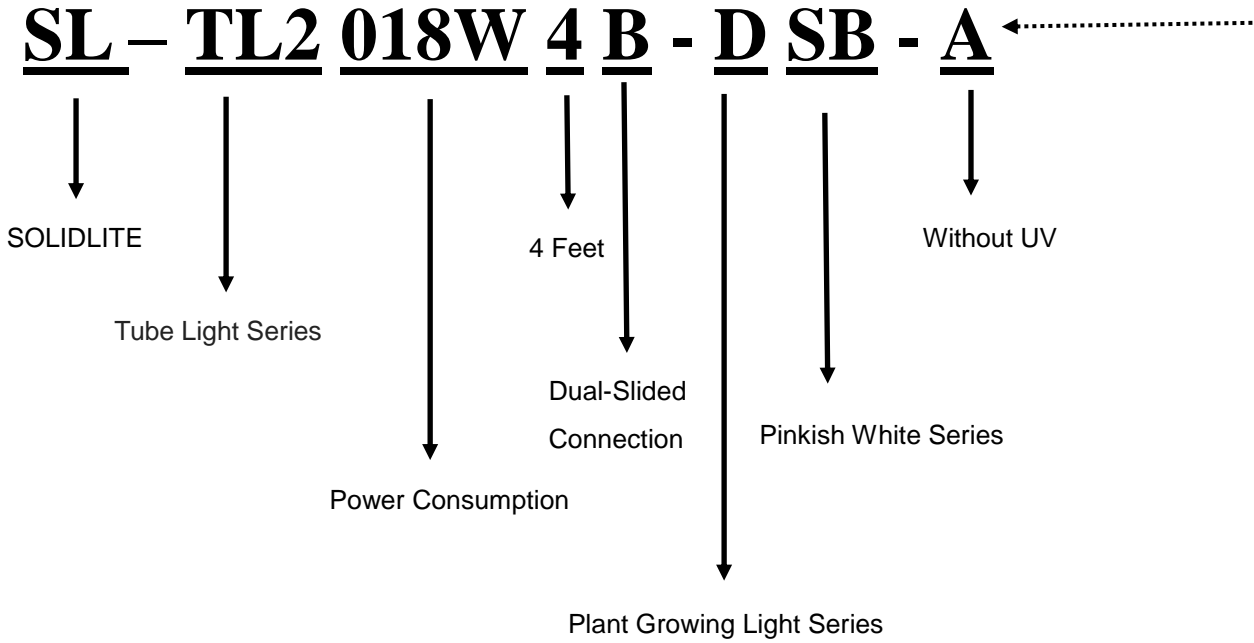

Drawing No.	Rev.	Date	Page
SL-TL2018W4B-DSB-A	A	2022/10/19	2/4

Description of P/N No.