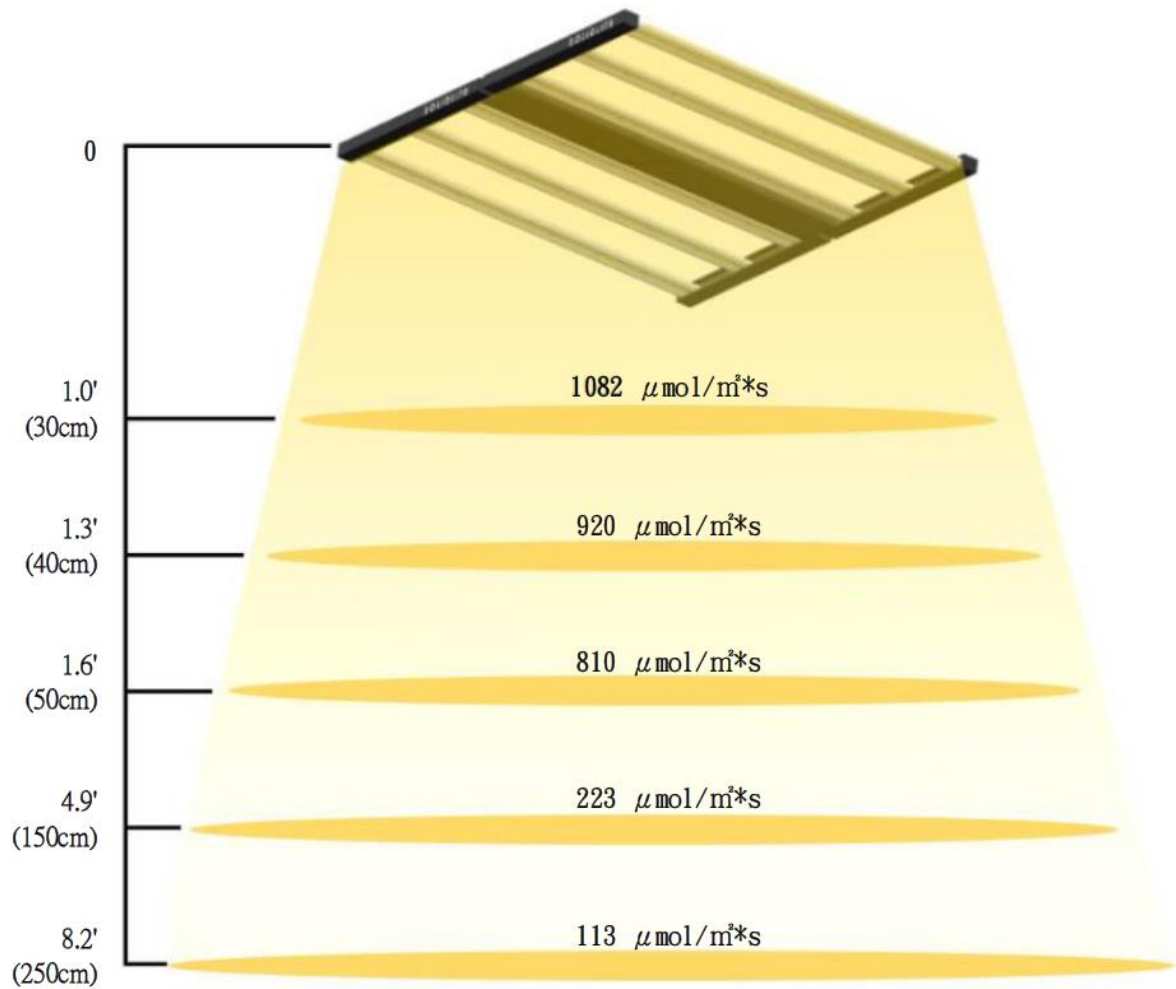

[Beam Angle]：120°

[Product Photo]：See Below

[Product Size]：(Unfold) 43.23 x 41.57" (1098 x 1056 mm)

(Closure) 22.44 x 41.57" (570 x 1056 mm)

[Net Weight]：33.51 lbs (15.2 kgs)

[Power Cable]：18AWG x 3C x7.6 ft (2.3 meter)

Photosynthetic Photon Flux Efficiency (Estimated Value)

Wavelength Range	PPF Efficiency (μ mol/J) (Typ.)
400~700nm	2.6

Relative Spectral

Photosynthetic Photon Flux Density (Estimated Value)

Distance	PPFD ($\mu\text{mol}/\text{m}^2\cdot\text{s}$) (Typ.)	Distance	PPFD ($\mu\text{mol}/\text{m}^2\cdot\text{s}$) (Typ.)
1.0 ft (30cm)	1082	3.28 ft (100cm)	418
1.15 ft (35cm)	1034	4.92 ft (150cm)	223
1.31 ft (40cm)	920	6.56 ft (200cm)	153
1.48 ft (45cm)	896	8.20 ft (250cm)	113
1.64 ft (50cm)	810	9.84 ft (300cm)	76