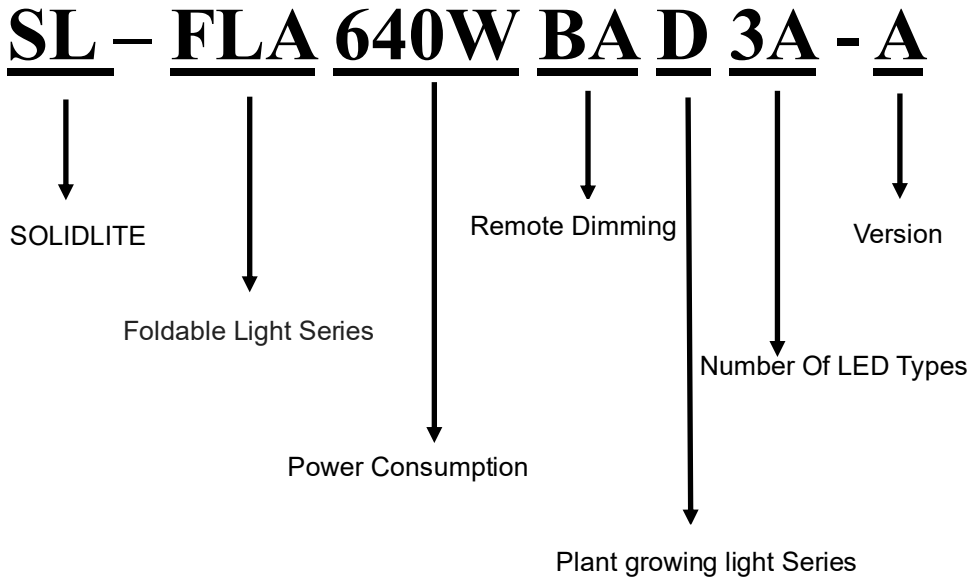

Drawing No.	Rev.	Date	Page
SL-FLA640WBA-D3A-A	V7	2021/12/24	2/6

Description of P/N No.