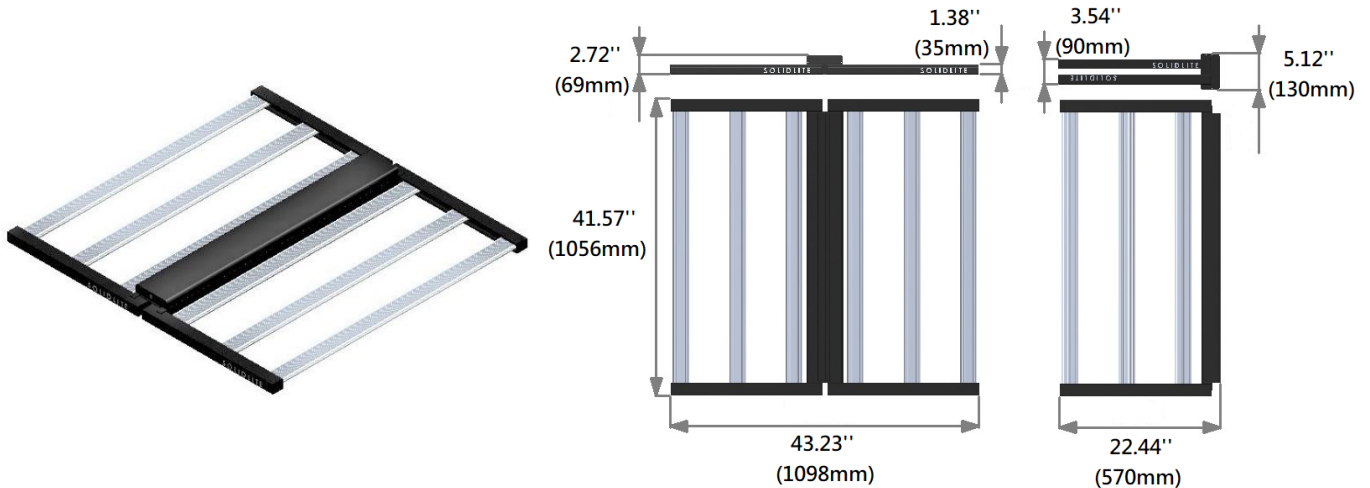

1、Product Info：

1.1 Plant Growth LED Lamp

[Product Name]: Hornet 640RF

[Product Description]：Foldable Plant Growing LED Light 640W With Wireless Dimming

[Product Number]：SL-FLA640WBA-D3A-A

[AC Input Power]：100~277VAC 50/60Hz 640 Watts

[Beam Angle]：120°

[Product Photo]：See Below

[Product Size]：(Unfold) 43.23 x 41.57" (1098 x 1056 mm)

(Closure) 22.44 x 41.57" (570 x 1056 mm)

[Net Weight]：33.51 lbs (15.2 kgs)

[Power Cable]：18AWG x 3C x7.6 ft (2.3 meter)

[AC Power Plug]：US Plug Type B

[Dimming Method]：Wireless Dimming

1.2 Zigbee Remote Control

[Operating Voltage]：3V

[Battery]：CR2032

[RF]：2.4GHz IEEE802.15.4

[Transmission Distance]：98 ft (30 m)

[Dimming Method]：Remote Dimming