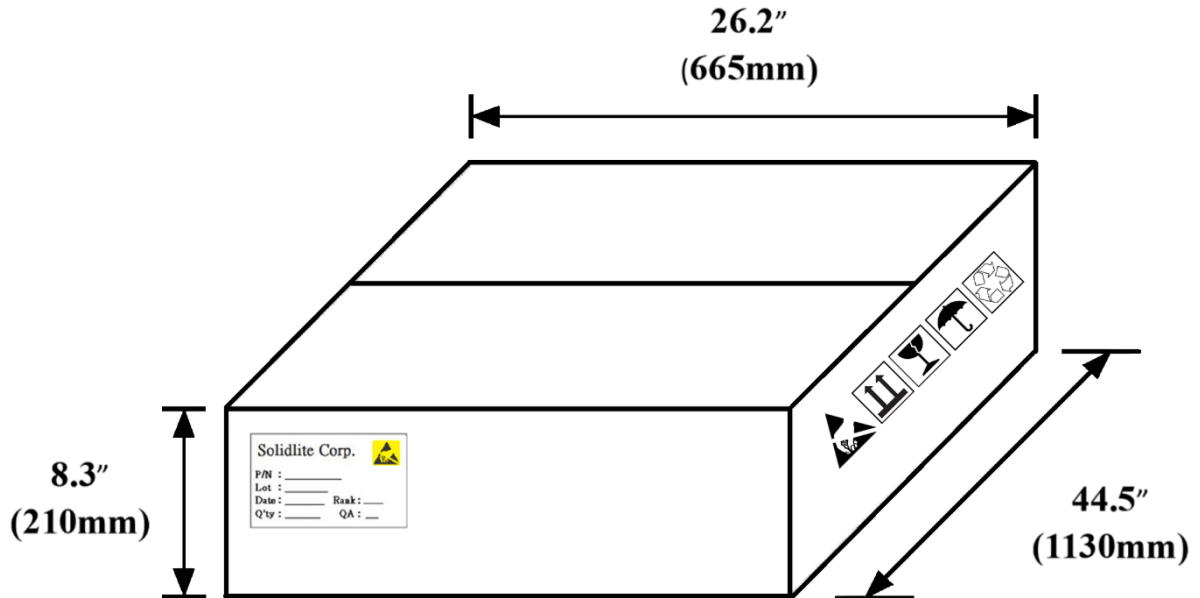

Drawing No.	Rev.	Date	Page
SL-FLA640WBA-D3A-A	V7	2021/12/24	6/6

3、Product Package Information：

1Piece / Carton

N.W: 33.51 lbs (15.2 Kgs)

G.W: 43.21 lbs (19.6 Kgs)