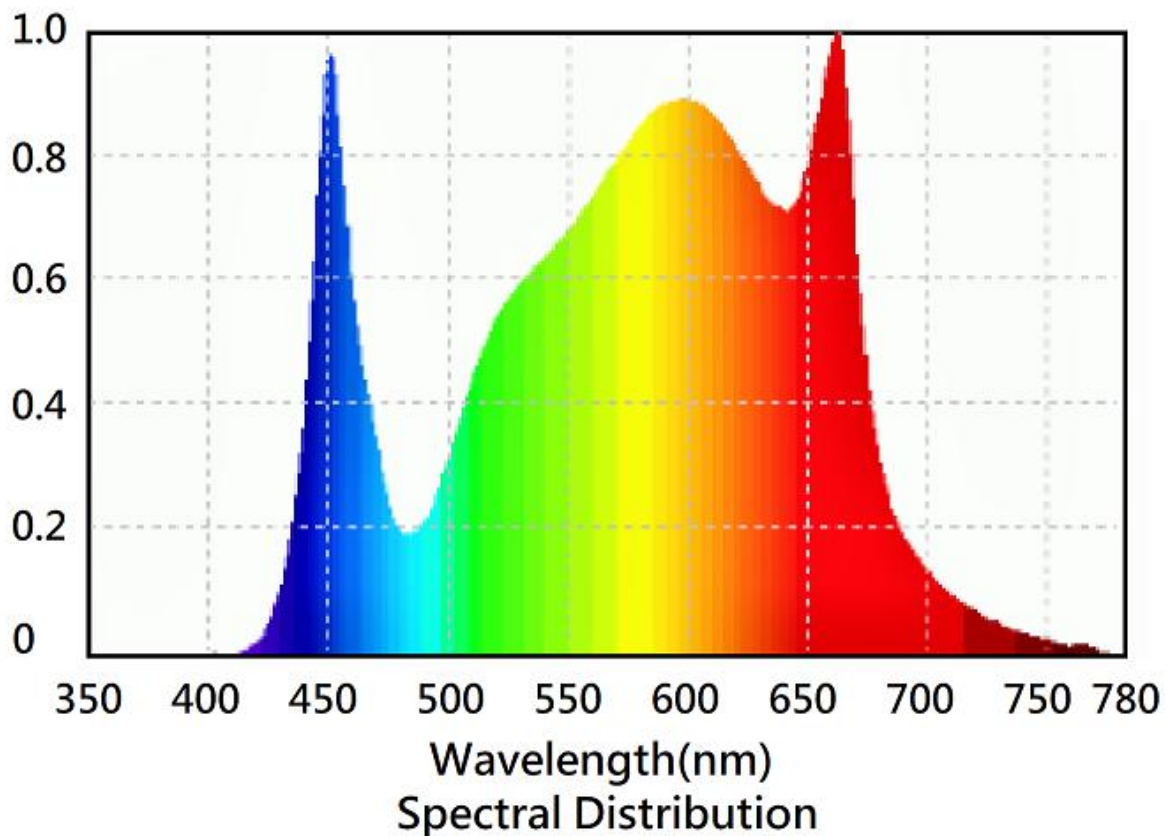

2、Product Spec.：

Product No.	SL-FLA640WBA-D3A-A
Input Voltage	100~277VAC
Power Consumption	640 Watts
Power Factor (Typ.)	PF$\geq$98%/115VAC，PF$\geq$95%/230VAC，PF$\geq$94%/277VAC
Operation Temperature	-20°C~40°C
Beam Angle	120 Degree

Photosynthetic Photon Flux Efficiency (Estimated Value)

Wavelength Range	PPF Efficiency (μmol/J) (Typ.)
400~700nm	2.6

Relative Spectral