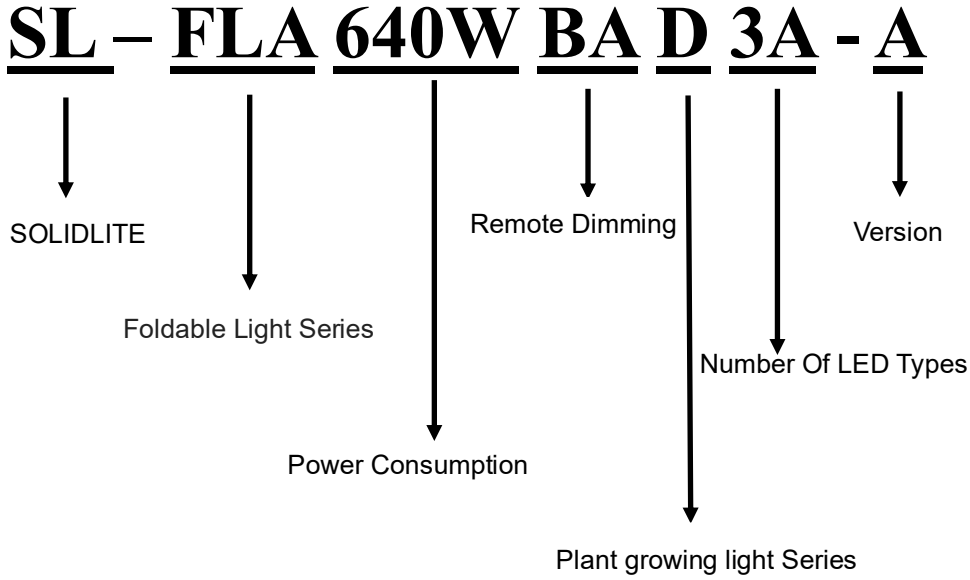

Drawing No.	Rev.	Date	Page
SL-FLA640WBA-D3A-A	V8	2022/08/02	2/6

Description of P/N No.