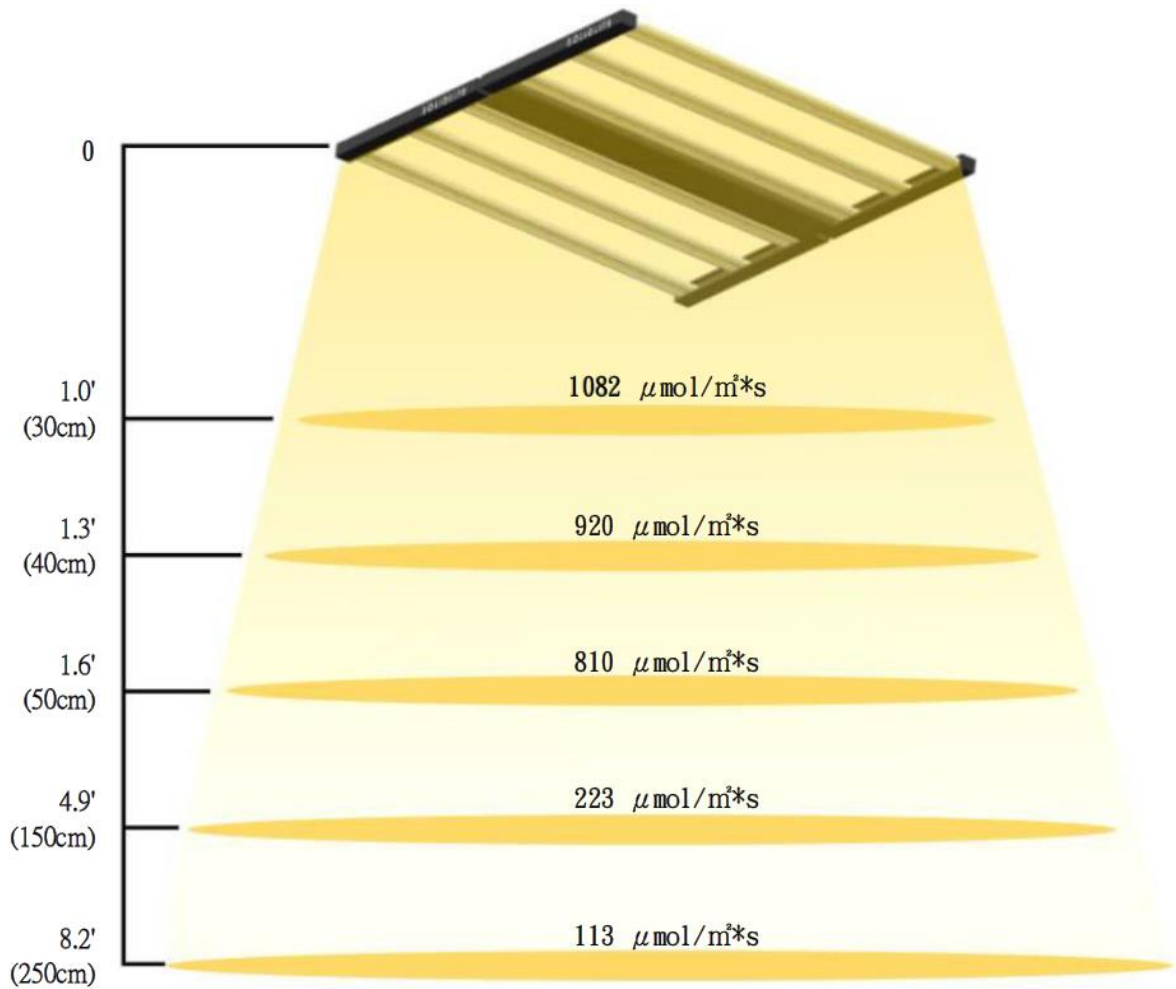

[Beam Angle]：120°

[Product Photo]：See Below

[Product Size]：(Unfold) 43.23 x 41.57" (1098 x 1056 mm)

(Closure) 22.44 x 41.57" (570 x 1056 mm)

[Net Weight]：33.51 lbs (15.2 kgs)

[Power Cable]：18AWG x 3C x7.6 ft (2.3 meter)

Photosynthetic Photon Flux Efficiency (Estimated Value)

Wavelength Range	PPF Efficiency (μ mol/J) (Typ.)
400~700nm	2.6

Relative Spectral

Photosynthetic Photon Flux Density (Estimated Value)

Distance	PPFD ($\mu\text{mol}/\text{m}^2\cdot\text{s}$) (Typ.)	Distance	PPFD ($\mu\text{mol}/\text{m}^2\cdot\text{s}$) (Typ.)
1.0 ft (30cm)	1082	3.28 ft (100cm)	418
1.15 ft (35cm)	1034	4.92 ft (150cm)	223
1.31 ft (40cm)	920	6.56 ft (200cm)	153
1.48 ft (45cm)	896	8.20 ft (250cm)	113
1.64 ft (50cm)	810	9.84 ft (300cm)	76